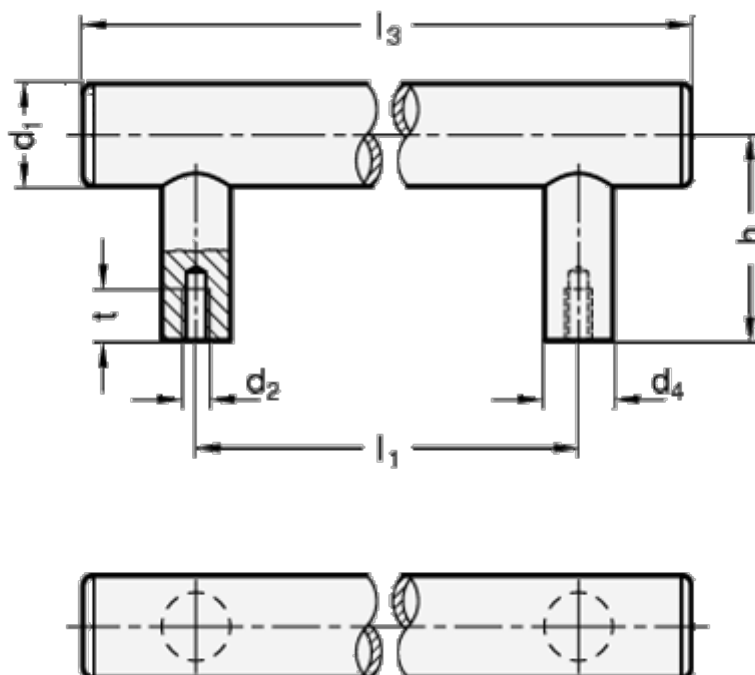

Article number: 20666530M6250E

Description: E+G St. steel tubular handle GN 666.5-30-M6-250-E
E - with stainless steel cap, mountet from the back

Measures

d1	= 30
d2	= M6
d4	= 20
h	= 60
l1 +/-0.5	= 250
l3	= 315
l4	= 15
t min	= 15